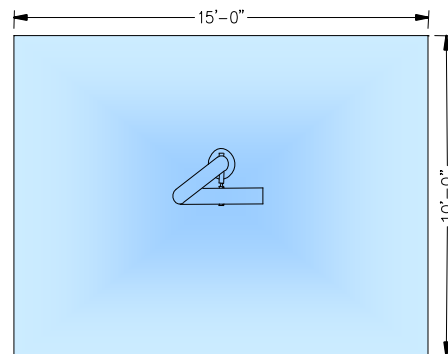

Water Wheel

www.arc4waterplay.com

Copyright © 2004 Aquatic Recreation Company LLC

The *Water Wheel* is a structure that emits water from an open extended pipe onto a water wheel element, cascading water to users below.

FEATURE DATA

Flow Range: 15 to 25 GPM
 Supply Line: 1 1/2"
 Structure: FRP
 Installation: Flange Mount To Concrete Pad

TOP VIEW SPLASH ZONE

CAD DRAWING

Not for Construction

Toll Free Phone:
1-877-632-0503

Local Phone:
952-445-5135