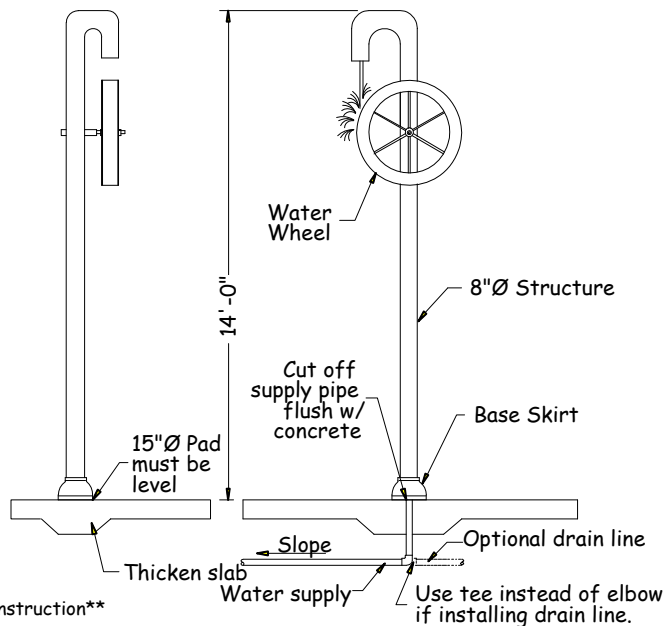

Water Wheel

www.arc4waterplay.com

Copyright © 2004 Aquatic Recreation Company LLC

The *Water Wheel* is a structure that emits water from an open extended pipe onto a water wheel element, cascading water to users below.

FEATURE DATA

Flow Range: 15 to 25 GPM
 Supply Line: 1 1/2"
 Structure: FRP
 Installation: Flange Mount To Concrete Pad

TOP VIEW SPLASH ZONE

CAD DRAWING

Not for Construction

Toll Free Phone:
1-877-632-0503

Local Phone:
952-445-5135

Fax:
952-345-6444

Product Profile

The more water...the more fun