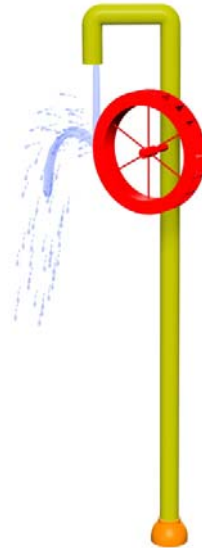

Water Wheel

www.arc4waterplay.com

Copyright © 2004 Aquatic Recreation Company LLC

The *Water Wheel* is a structure that emits water from an open extended pipe onto a water wheel element, cascading water to users below.

FEATURE DATA

Flow Range: 15 to 25 GPM
 Supply Line: 1 1/2"
 Structure: FRP
 Installation: Flange Mount To Concrete Pad

TOP VIEW SPLASH ZONE

CAD DRAWING

Not for Construction

Toll Free Phone:
1-877-632-0503

Local Phone:
952-445-5135