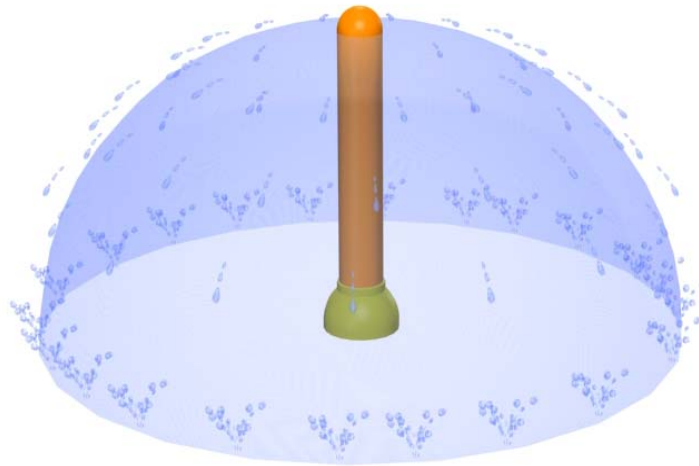

Water Tent

www.arc4waterplay.com

Copyright © 2004 Aquatic Recreation Company LLC

The *Water Tent* is a structure that emits a "tent like" sheet of water from it's top onto users.

FEATURE DATA

Flow Range: 40 to 60 GPM
 Supply Line: 2" pipe
 Structure: Structural Plastics
 Installation: Flange Mount
 To Concrete Pad

TOP VIEW SPLASH ZONE

CAD DRAWING

Not for Construction

Toll Free Phone:
1-877-632-0503

Local Phone:
952-445-5135

Fax:
952-345-6444

Product Profile

The more water...the more fun