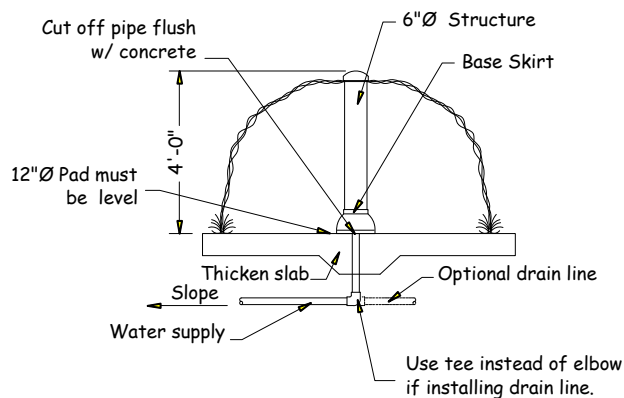

Water Tent

www.arc4waterplay.com

Copyright © 2004 Aquatic Recreation Company LLC

The *Water Tent* is a structure that emits a "tent like" sheet of water from it's top onto users.

FEATURE DATA

Flow Range: 40 to 60 GPM
 Supply Line: 2" pipe
 Structure: Structural Plastics
 Installation: Flange Mount
 To Concrete Pad

TOP VIEW SPLASH ZONE

CAD DRAWING

Not for Construction

Toll Free Phone:
1-877-632-0503

Local Phone:
952-445-5135

Fax:
952-345-6444

Product Profile

The more water...the more fun