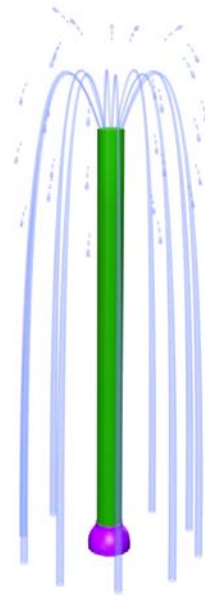

Water Shower

www.arc4waterplay.com

Copyright © 2004 Aquatic Recreation Company LLC

The *Water Shower* is a structure that emits a heavy crown jet nozzle effect from top of the tubular structure to users below.

FEATURE DATA

Flow Range: 20 to 30 GPM
 Supply Line: 1 1/2" to 2" pipe
 Structure: FRP
 Installation: Flange Mount
 To Concrete Pad

TOP VIEW SPLASH ZONE

CAD DRAWING

Not for Construction

Toll Free Phone:
1-877-632-0503