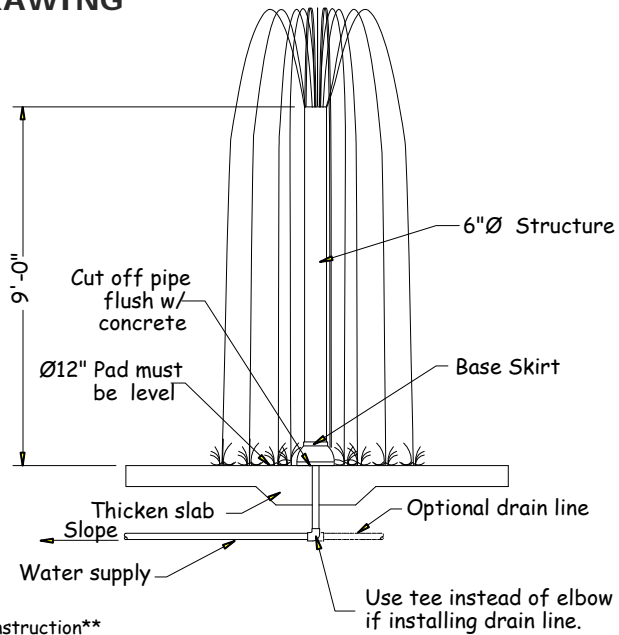

Water Shower

www.arc4waterplay.com

Copyright © 2004 Aquatic Recreation Company LLC

The *Water Shower* is a structure that emits a heavy crown jet nozzle effect from top of the tubular structure to users below.

FEATURE DATA

Flow Range: 20 to 30 GPM
 Supply Line: 1 1/2" to 2" pipe
 Structure: FRP
 Installation: Flange Mount
 To Concrete Pad

TOP VIEW SPLASH ZONE

CAD DRAWING

Not for Construction

Toll Free Phone:
1-877-632-0503