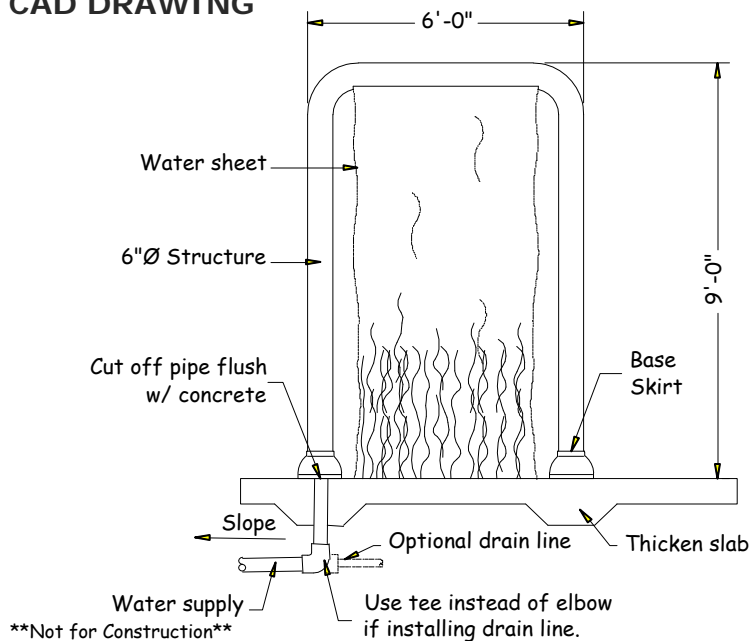

Water Sheet

www.arc4waterplay.com

Copyright © 2004 Aquatic Recreation Company LLC

The *Water Sheet* is a structure that emits a sheet of water from an upper horizontal bar onto users below.

FEATURE DATA

High Flow: 150 to 200 GPM
 Low Flow: 75 to 100 GPM
 Supply Line: 2" to 4" pipe
 Structure: FRP
 Installation: Flange Mount
 To Concrete Pad

TOP VIEW SPLASH ZONE

CAD DRAWING

Toll Free Phone:
1-877-632-0503

Local Phone:
952-445-5135

Fax:
952-345-6444

Product Profile

The more water...the more fun