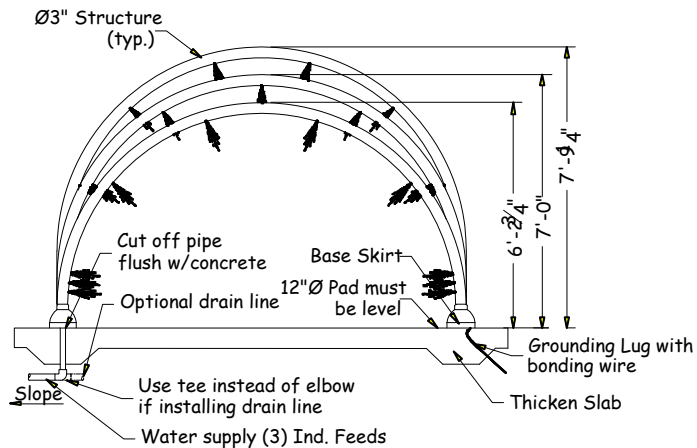

CAD DRAWING

Toll Free Phone:
1-877-632-0503

Local Phone:
952-445-5135

Fax:
952-345-6444

Product Profile

The more water...the more fun