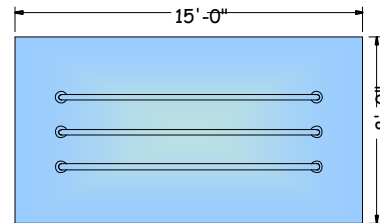

## FEATURE DATA

Flow Range: 30 to 35 GPM  
 Supply Line: (3) 1" pipe  
 Structure: Stainless Steel  
 Installation: Flange Mount To Concrete Pad

## TOP VIEW SPLASH ZONE