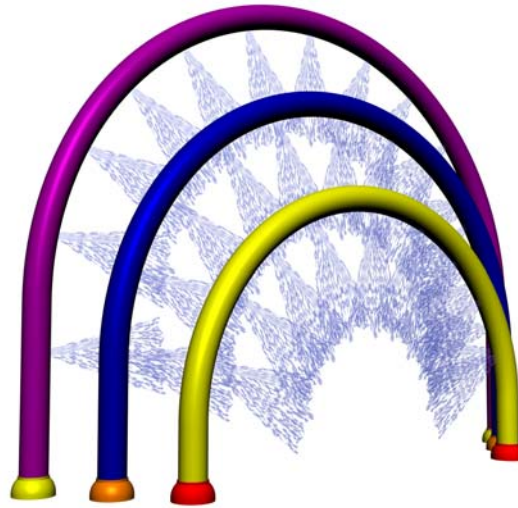

# Water Rainbow

www.arc4waterplay.com

Copyright © 2009 Aquatic Recreation Company LLC

The *Water Rainbow* is three arching structures that emit multiple water sprays from over head arching bar onto users within structure.

## FEATURE DATA

Flow Range: 30 to 35 GPM  
 Supply Line: (3) 1" pipe  
 Structure: Stainless Steel  
 Installation: Flange Mount To Concrete Pad

## TOP VIEW SPLASH ZONE