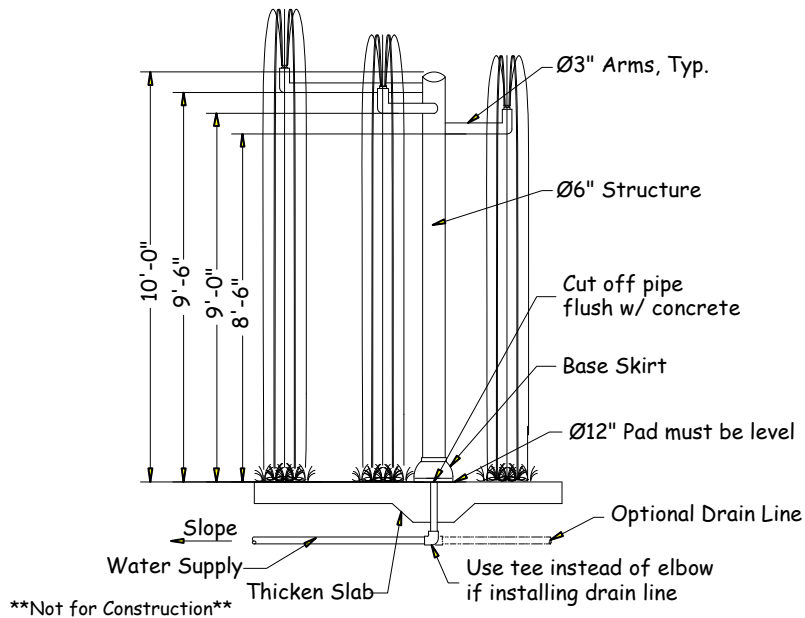

Product Profile

FEATURE DATA

High Flow:	150 GPM
Low Flow:	75 GPM
Supply Line:	3" pipe
Structure:	FRP
Installation:	Flange Mount To Concrete Pad

TOP VIEW SPLASH ZONE

CAD DRAWING

Toll Free Phone:
1-877-632-0503