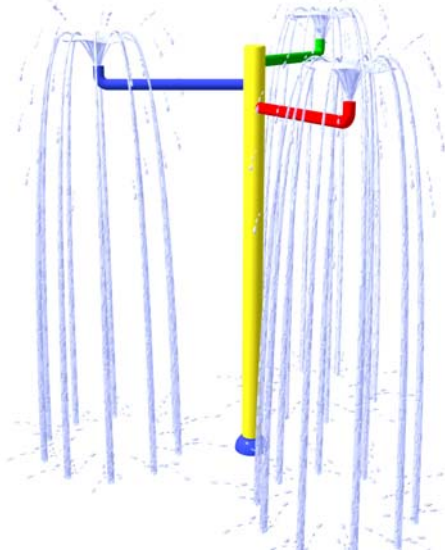

Water Funnel Tree

www.arc4waterplay.com

Copyright © 2004 Aquatic Recreation Company LLC

The *Water Funnel Tree* is a structure that has three armatures with morning glory nozzle effects spraying over users below.

Product Profile

FEATURE DATA

High Flow:	150 GPM
Low Flow:	75 GPM
Supply Line:	3" pipe
Structure:	FRP
Installation:	Flange Mount To Concrete Pad

TOP VIEW SPLASH ZONE

CAD DRAWING

Toll Free Phone:
1-877-632-0503