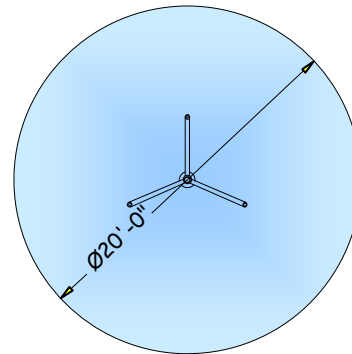

Water Funnel Tree

www.arc4waterplay.com

Copyright © 2004 Aquatic Recreation Company LLC

The *Water Funnel Tree* is a structure that has three armatures with morning glory nozzle effects spraying over users below.

Product Profile

FEATURE DATA

High Flow:	150 GPM
Low Flow:	75 GPM
Supply Line:	3" pipe
Structure:	FRP
Installation:	Flange Mount To Concrete Pad

TOP VIEW SPLASH ZONE

CAD DRAWING

Toll Free Phone:
1-877-632-0503