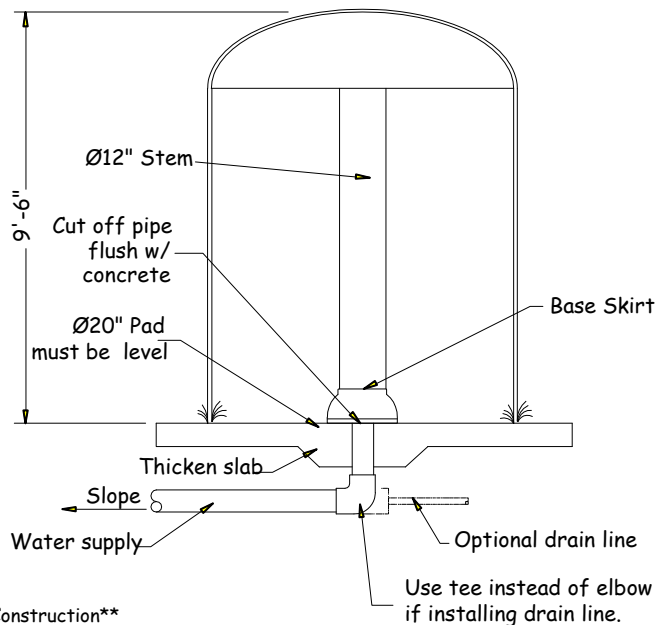

Water Dome

www.arc4waterplay.com

Copyright © 2004 Aquatic Recreation Company LLC

The *Water Dome* is a structure that emits water from the top of a 7 foot diameter dome creating a sheet of water around the perimeter that falls to users below.

FEATURE DATA

Flow Range: 200 to 400 GPM
Supply Line: 4" to 6" pipe
Structure: FRP
Installation: Flange Mount To Concrete Pad

TOP VIEW SPLASH ZONE

CAD DRAWING

Not for Construction

Toll Free Phone:
1-877-632-0503