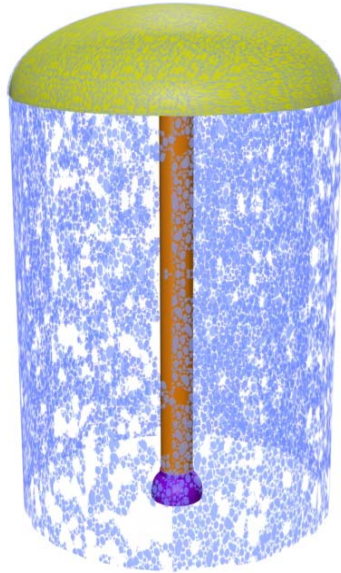

Water Dome

www.arc4waterplay.com

Copyright © 2004 Aquatic Recreation Company LLC

The *Water Dome* is a structure that emits water from the top of a 7 foot diameter dome creating a sheet of water around the perimeter that falls to users below.

FEATURE DATA

Flow Range: 200 to 400 GPM
Supply Line: 4" to 6" pipe
Structure: FRP
Installation: Flange Mount To Concrete Pad

TOP VIEW SPLASH ZONE

CAD DRAWING

Not for Construction

Toll Free Phone:
1-877-632-0503