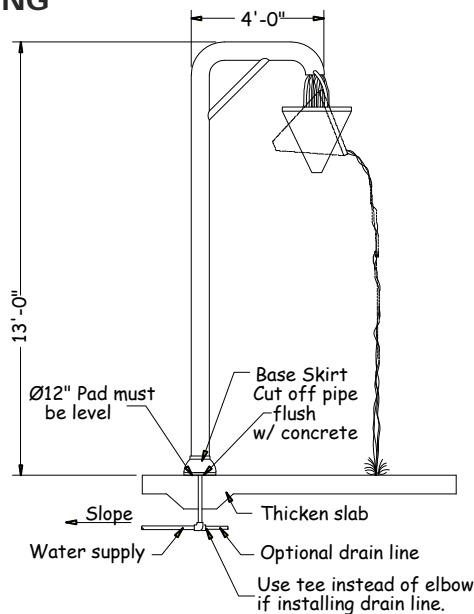

Water Bucket

www.arc4waterplay.com

Copyright © 2004 Aquatic Recreation Company LLC

The *Water Bucket* is a structure that randomly pours a generous amount of water from a large funnel shaped bucket onto users below.

FEATURE DATA

Flow Range: 10 to 20 GPM
 Supply Line: 1 1/2" pipe
 Structure: FRP
 Installation: Flange Mount To Concrete Pad

TOP VIEW SPLASH ZONE

CAD DRAWING

Not for Construction

Toll Free Phone:
1-877-632-0503