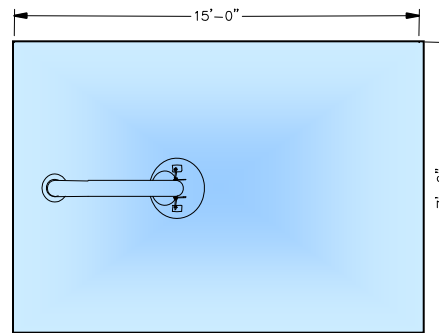

Water Bucket

www.arc4waterplay.com

Copyright © 2004 Aquatic Recreation Company LLC

The *Water Bucket* is a structure that randomly pours a generous amount of water from a large funnel shaped bucket onto users below.

FEATURE DATA

Flow Range: 10 to 20 GPM
 Supply Line: 1 1/2" pipe
 Structure: FRP
 Installation: Flange Mount To Concrete Pad

TOP VIEW SPLASH ZONE

CAD DRAWING

Not for Construction

Toll Free Phone:
1-877-632-0503