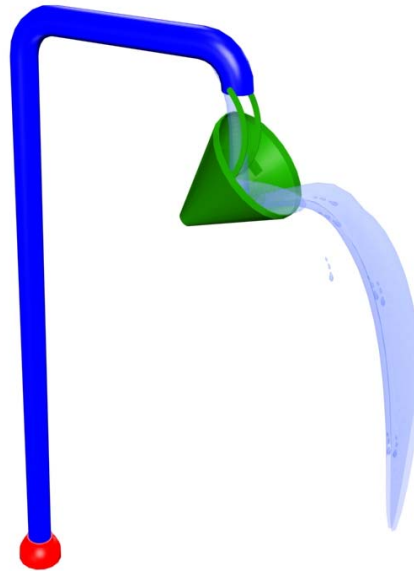

Water Bucket

www.arc4waterplay.com

Copyright © 2004 Aquatic Recreation Company LLC

The *Water Bucket* is a structure that randomly pours a generous amount of water from a large funnel shaped bucket onto users below.

FEATURE DATA

Flow Range: 10 to 20 GPM
 Supply Line: 1 1/2" pipe
 Structure: FRP
 Installation: Flange Mount To Concrete Pad

TOP VIEW SPLASH ZONE

CAD DRAWING

Not for Construction

Toll Free Phone:
1-877-632-0503