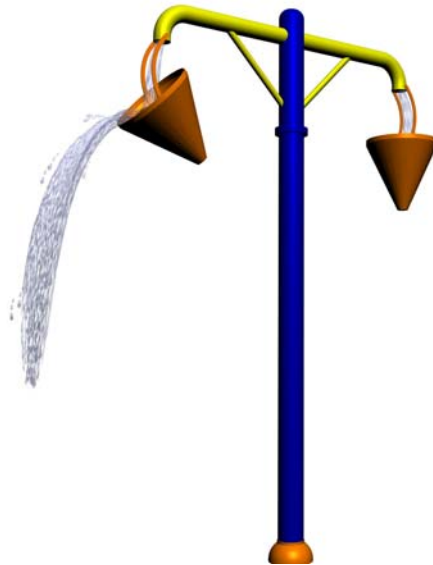

Water Bucket Duo

www.arc4waterplay.com

Copyright © 2004 Aquatic Recreation Company LLC

The *Water Bucket Duo* is a structure that randomly pours a generous amount of water from two large funnel shaped buckets onto users below.

FEATURE DATA

Flow Range: 20 to 30 GM
Supply Line: 2" pipe
Structure: FRP
Installation: Flange Mount
To Concrete Pad

TOP VIEW SPLASH ZONE

CAD DRAWING

Not for Construction

Toll Free Phone:
1-877-632-0503

Local Phone:
952-445-5135