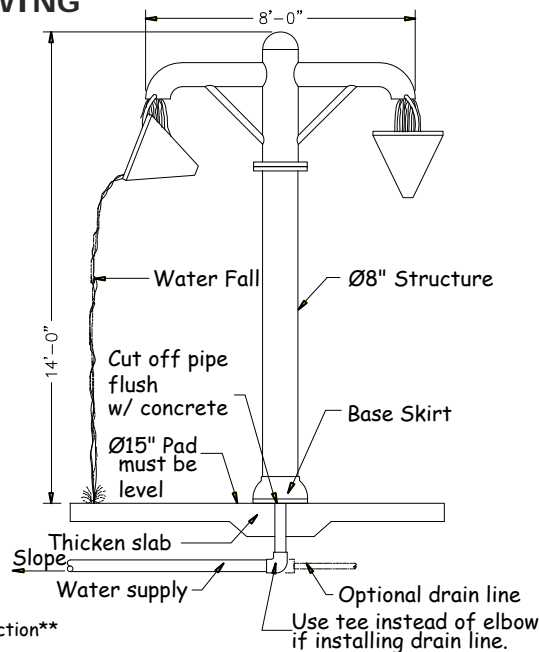

Water Bucket Duo

www.arc4waterplay.com

Copyright © 2004 Aquatic Recreation Company LLC

The *Water Bucket Duo* is a structure that randomly pours a generous amount of water from two large funnel shaped buckets onto users below.

FEATURE DATA

Flow Range: 20 to 30 GM
Supply Line: 2" pipe
Structure: FRP
Installation: Flange Mount
To Concrete Pad

TOP VIEW SPLASH ZONE

CAD DRAWING

Not for Construction

Toll Free Phone:
1-877-632-0503

Local Phone:
952-445-5135