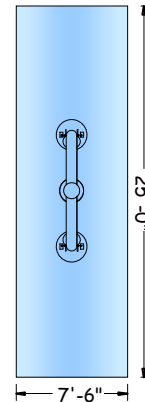

Water Bucket Duo

www.arc4waterplay.com

Copyright © 2004 Aquatic Recreation Company LLC

The *Water Bucket Duo* is a structure that randomly pours a generous amount of water from two large funnel shaped buckets onto users below.

FEATURE DATA

Flow Range: 20 to 30 GM
Supply Line: 2" pipe
Structure: FRP
Installation: Flange Mount
To Concrete Pad

TOP VIEW SPLASH ZONE

CAD DRAWING

Not for Construction

Toll Free Phone:
1-877-632-0503

Local Phone:
952-445-5135