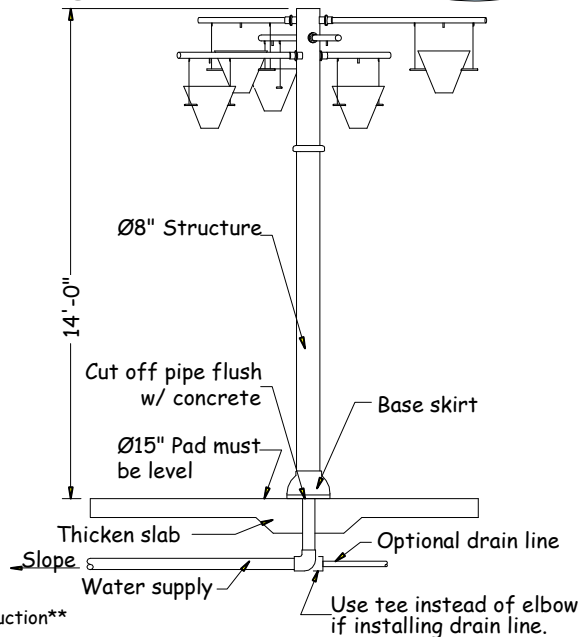

Water Bucket Cluster

www.arc4waterplay.com

Copyright © 2004 Aquatic Recreation Company LLC

The *Water Bucket Cluster* is a structure that randomly pours a generous amount of water from multiple funnel shaped buckets onto users below.

FEATURE DATA

Flow Range: 40 to 60 GPM
Supply Line: 2" pipe
Structure: FRP
Installation: Flange Mount To Concrete Pad

TOP VIEW SPLASH ZONE

CAD DRAWING

Not for Construction

Toll Free Phone:
1-877-632-0503

Local Phone:
952-445-5135