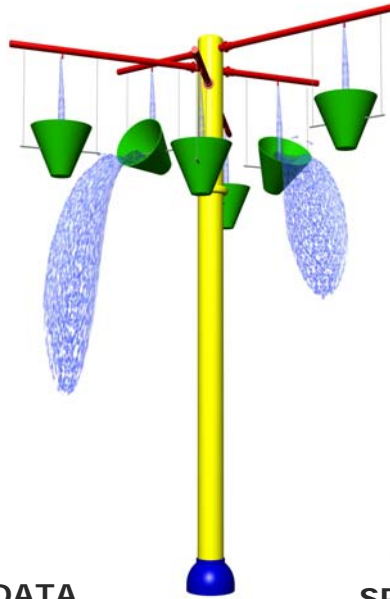

Water Bucket Cluster

www.arc4waterplay.com

Copyright © 2004 Aquatic Recreation Company LLC

The *Water Bucket Cluster* is a structure that randomly pours a generous amount of water from multiple funnel shaped buckets onto users below.

FEATURE DATA

Flow Range: 40 to 60 GPM
Supply Line: 2" pipe
Structure: FRP
Installation: Flange Mount To Concrete Pad

TOP VIEW SPLASH ZONE

CAD DRAWING

Not for Construction

Toll Free Phone:
1-877-632-0503

Local Phone:
952-445-5135