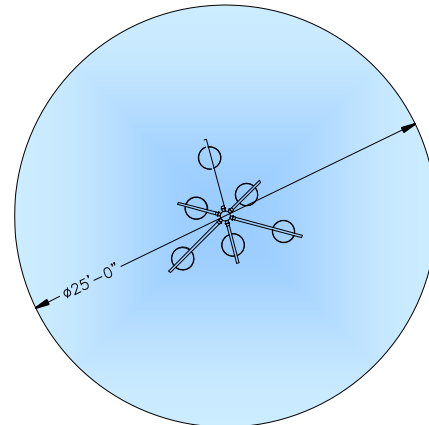

Water Bucket Cluster

www.arc4waterplay.com

Copyright © 2004 Aquatic Recreation Company LLC

The *Water Bucket Cluster* is a structure that randomly pours a generous amount of water from multiple funnel shaped buckets onto users below.

FEATURE DATA

Flow Range: 40 to 60 GPM
Supply Line: 2" pipe
Structure: FRP
Installation: Flange Mount To Concrete Pad

TOP VIEW SPLASH ZONE

CAD DRAWING

Not for Construction

Toll Free Phone:
1-877-632-0503

Local Phone:
952-445-5135