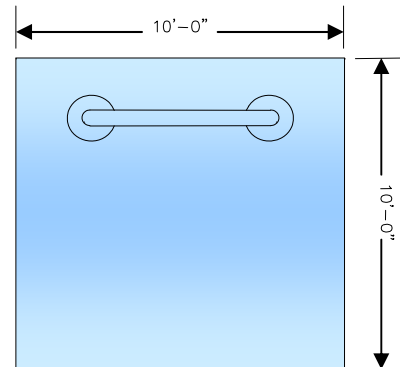

# Water Arch Bar

www.arc4waterplay.com

Copyright © 2004 Aquatic Recreation Company LLC

The *Water Arch Bar* is a structure that emits multiple streams of water from a low horizontal cross bar onto users below.

### FEATURE DATA

High Flow:	150 to 200 GPM
Low Flow:	75 to 115 GPM
Supply Line:	2" to 4" pipe
Structure:	FRP
Installation:	Flange Mount To Concrete Pad

### TOP VIEW SPLASH ZONE