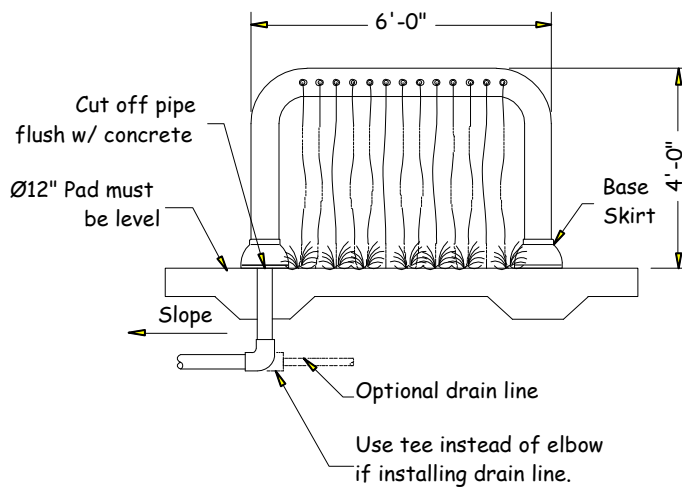

CAD DRAWING

Not for Construction

Toll Free Phone:
1-877-632-0503

Local Phone:
952-445-5135

Fax:
952-345-6444

The more water...the more fun