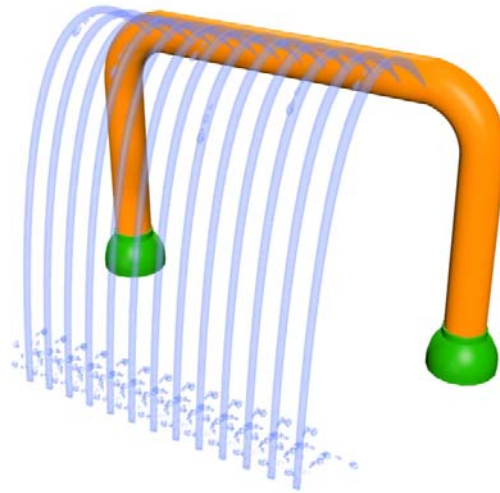

# Water Arch Bar

www.arc4waterplay.com

Copyright © 2004 Aquatic Recreation Company LLC

The *Water Arch Bar* is a structure that emits multiple streams of water from a low horizontal cross bar onto users below.

### FEATURE DATA

High Flow:	150 to 200 GPM
Low Flow:	75 to 115 GPM
Supply Line:	2" to 4" pipe
Structure:	FRP
Installation:	Flange Mount To Concrete Pad

### TOP VIEW SPLASH ZONE