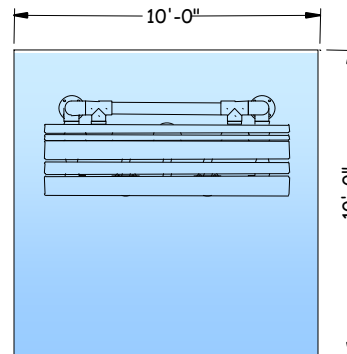

Sit N Soaker

www.arc4waterplay.com

Copyright © 2008 Aquatic Recreation Company LLC

The *Sit N Soaker* is a structure that emits multiple arching streams of water from the top of the bench back up, over and onto users seated on the bench.

Product Profile

FEATURE DATA

Flow Range: 15 to 30 GPM
 Supply Line: 2" pipe
 Structure: Structural Plastics
 Installation: Flange Mount
 To Concrete Pad

TOP VIEW SPLASH ZONE

CAD DRAWING

Not for Construction