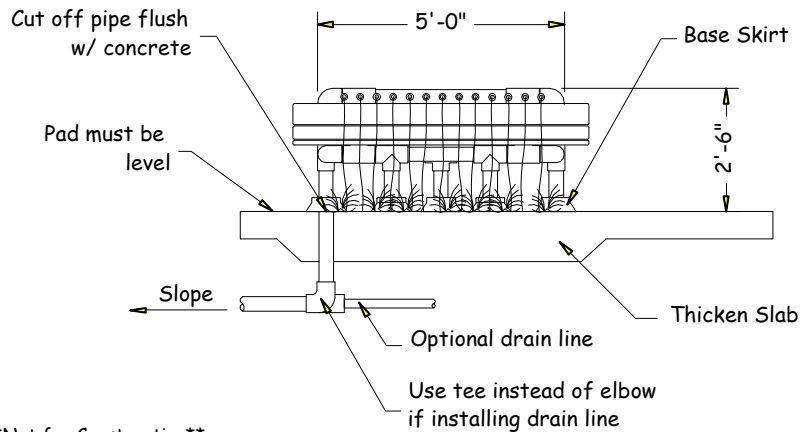

Product Profile

FEATURE DATA

Flow Range: 15 to 30 GPM
 Supply Line: 2" pipe
 Structure: Structural Plastics
 Installation: Flange Mount
 To Concrete Pad

TOP VIEW SPLASH ZONE

CAD DRAWING

Not for Construction