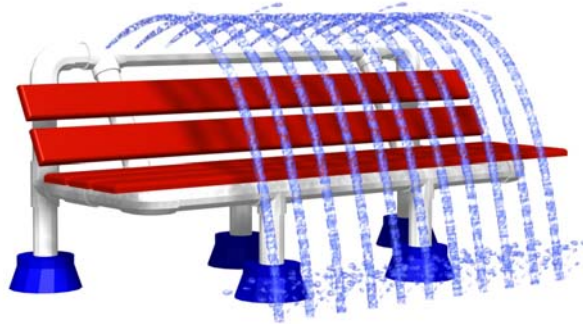

Sit N Soaker

www.arc4waterplay.com

Copyright © 2008 Aquatic Recreation Company LLC

The *Sit N Soaker* is a structure that emits multiple arching streams of water from the top of the bench back up, over and onto users seated on the bench.

Product Profile

FEATURE DATA

Flow Range: 15 to 30 GPM
 Supply Line: 2" pipe
 Structure: Structural Plastics
 Installation: Flange Mount
 To Concrete Pad

TOP VIEW SPLASH ZONE

CAD DRAWING

Not for Construction