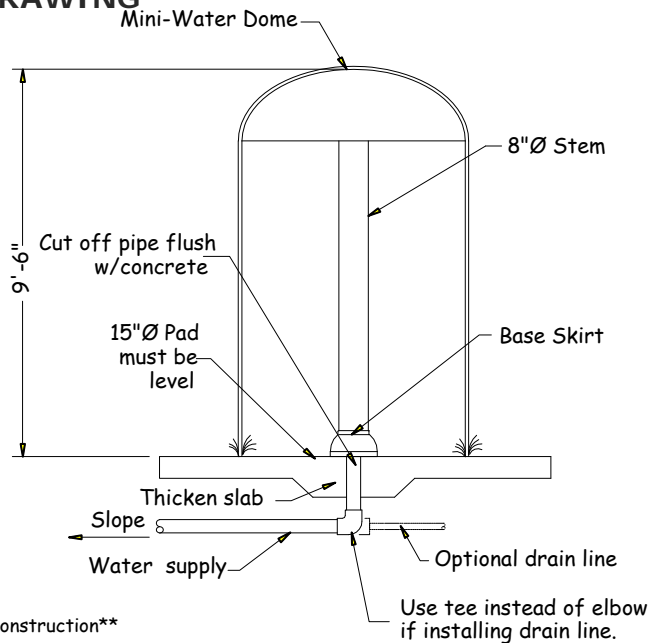

Mini Water Dome

www.arc4waterplay.com

Copyright © 2004 Aquatic Recreation Company LLC

The *Mini Water Dome* is a structure that emits water from the top of a 5.5 foot diameter dome and creates a sheet of water around the perimeter that falls to users below.

FEATURE DATA

Flow Range: 150 to 300 GPM
 Supply Line: 3" to 4" pipe
 Structure: FRP
 Installation: Flange Mount To Concrete Pad

TOP VIEW SPLASH ZONE

CAD DRAWING

Toll Free Phone:
1-877-632-0503

Local Phone:
952-445-5135