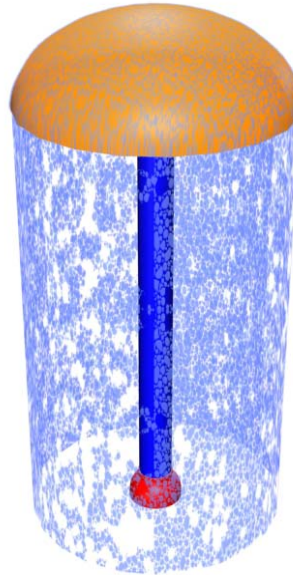

Mini Water Dome

www.arc4waterplay.com

Copyright © 2004 Aquatic Recreation Company LLC

The *Mini Water Dome* is a structure that emits water from the top of a 5.5 foot diameter dome and creates a sheet of water around the perimeter that falls to users below.

FEATURE DATA

Flow Range: 150 to 300 GPM
 Supply Line: 3" to 4" pipe
 Structure: FRP
 Installation: Flange Mount To Concrete Pad

TOP VIEW SPLASH ZONE

CAD DRAWING

Toll Free Phone:
1-877-632-0503

Local Phone:
952-445-5135