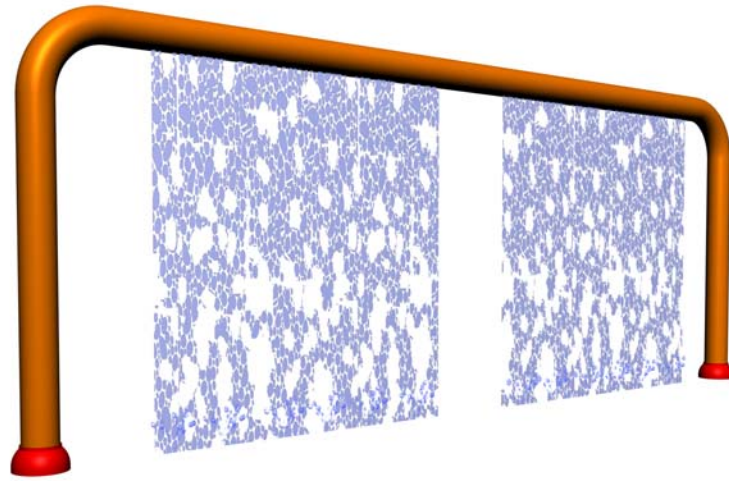

# Lazy River Water Sheet

www.arc4waterplay.com

Copyright © 2004 Aquatic Recreation Company LLC

The *Lazy River Water Sheet* is a structure that emits two 3 foot wide segmented sheets of water from a low horizontal cross bar onto users floating in a lazy river pool.

## FEATURE DATA

High Flow:	300 to 400 GPM
Low Flow:	150 to 200 GPM
Supply Line:	3" to 4" pipe
Structure:	FRP
Installation:	Flange Mount To Concrete Pad