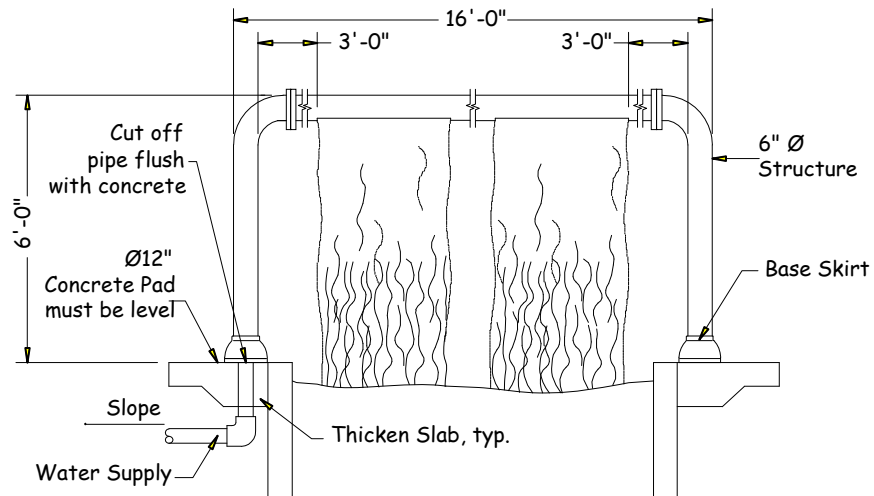

CAD DRAWING

Toll Free Phone:
1-877-632-0503

Local Phone:
952-445-5135

Fax:
952-345-6444

The more water...the more fun