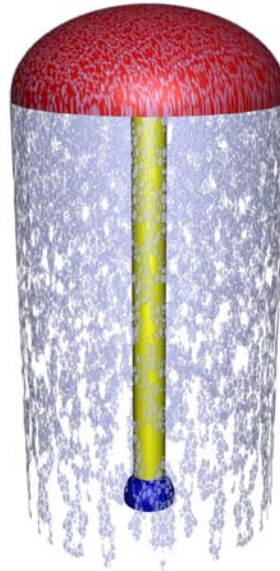

# Ity Bity Water Dome

www.arc4waterplay.com

Copyright © 2004 Aquatic Recreation Company LLC

The *Ity Bity Water Dome* is a structure that emits water from the top of a 4.0 foot diameter dome and creates a sheet of water around the perimeter that falls to users below.

## FEATURE DATA

Flow Range:	100 to 200 GPM
Supply Line:	3" to 4" pipe
Structure:	FRP
Installation:	Flange Mount To Concrete Pad

## TOP VIEW SPLASH ZONE