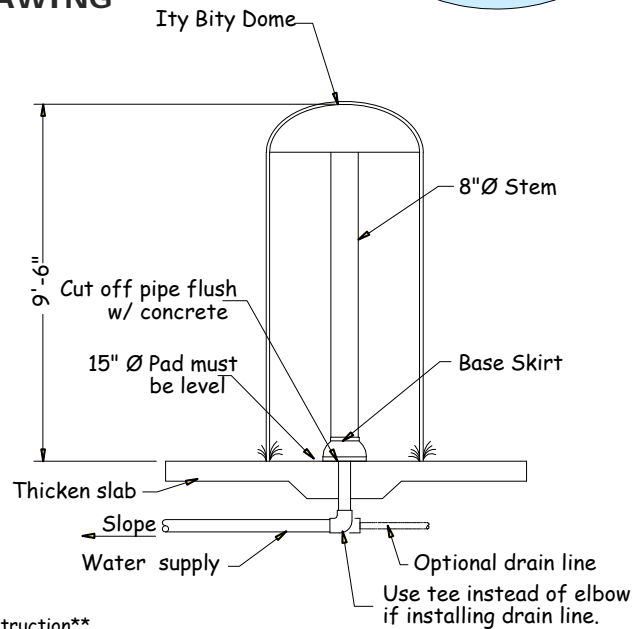

CAD DRAWING

Not for Construction

Toll Free Phone:
1-877-632-0503

Local Phone:
952-445-5135

Fax:
952-345-6444

Product Profile

The more water...the more fun