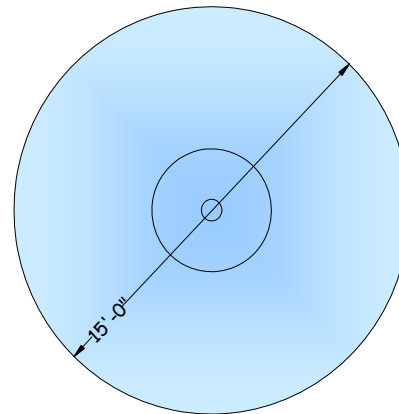

# Ity Bity Water Dome

www.arc4waterplay.com

Copyright © 2004 Aquatic Recreation Company LLC

The *Ity Bity Water Dome* is a structure that emits water from the top of a 4.0 foot diameter dome and creates a sheet of water around the perimeter that falls to users below.

## FEATURE DATA

Flow Range:	100 to 200 GPM
Supply Line:	3" to 4" pipe
Structure:	FRP
Installation:	Flange Mount To Concrete Pad

## TOP VIEW SPLASH ZONE