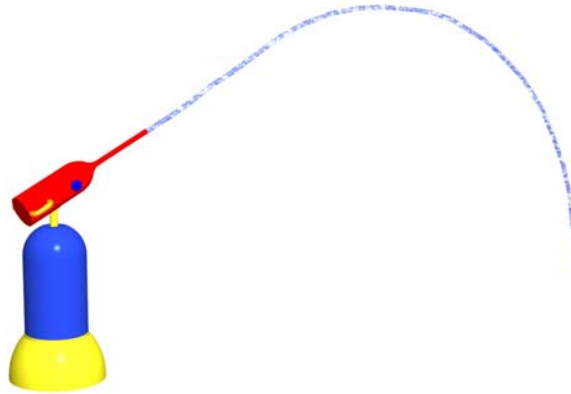

Water Sprayer

www.arc4waterplay.com

Copyright © 2008 Aquatic Recreation Company LLC

The *Water Sprayer* is an interactive spray feature that emits a stream of water from the spout. This feature has side to side movement with easy grip handles.

FEATURE DATA

Flow Rate:	20 GPM
Supply Line:	1 1/2" pipe
Structure:	FRP
Installation:	Flange Mount To Concrete Pad

TOP VIEW SPLASH ZONE

CAD DRAWING

Not for Construction

Toll Free Phone:
1-877-632-0503

Local Phone:
952-445-5135