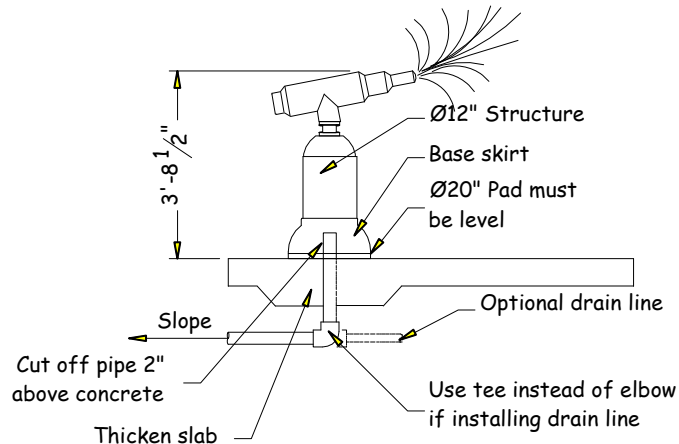

Water Sprayer

www.arc4waterplay.com

Copyright © 2008 Aquatic Recreation Company LLC

The *Water Sprayer* is an interactive spray feature that emits a stream of water from the spout. This feature has side to side movement with easy grip handles.

FEATURE DATA

Flow Rate:	20 GPM
Supply Line:	1 1/2" pipe
Structure:	FRP
Installation:	Flange Mount To Concrete Pad

TOP VIEW SPLASH ZONE

CAD DRAWING

Not for Construction

Toll Free Phone:
1-877-632-0503

Local Phone:
952-445-5135