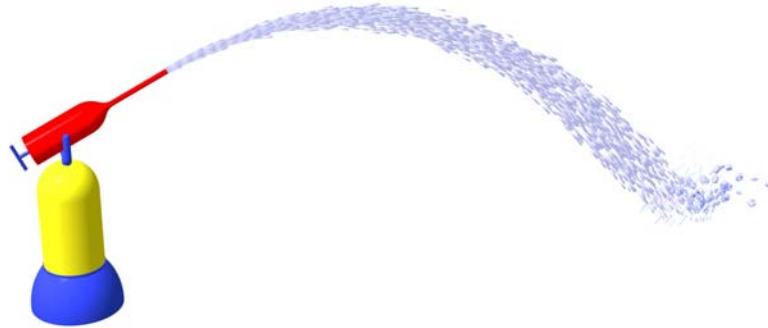

# Water Put

www.arc4waterplay.com

Copyright © 2004 Aquatic Recreation Company LLC

The *Water Put* is an interactive spray feature that emits a stream of water by the user pushing the plunger and compressing the water out of the holding chamber through the spray nozzle.

## FEATURE DATA

Flow Range: 7 to 10 GPM  
 Supply Line: 1 1/2" pipe  
 Structure: FRP  
 Installation: Flange Mount  
 To Concrete Pad

## TOP VIEW SPLASH ZONE