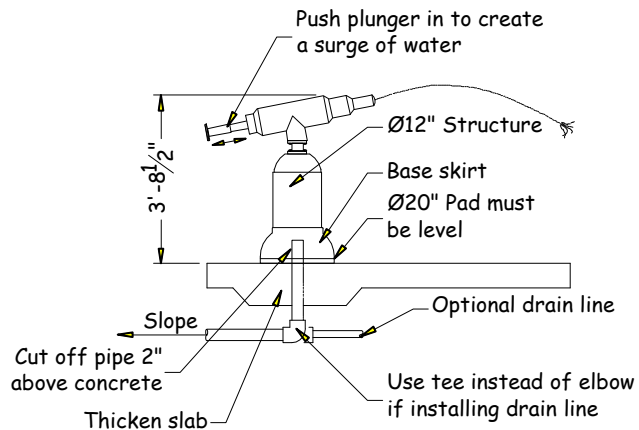

CAD DRAWING

Not for Construction

Toll Free Phone:
1-877-632-0503

Local Phone:
952-445-5135

Fax:
952-345-6444

Product Profile

The more water...the more fun