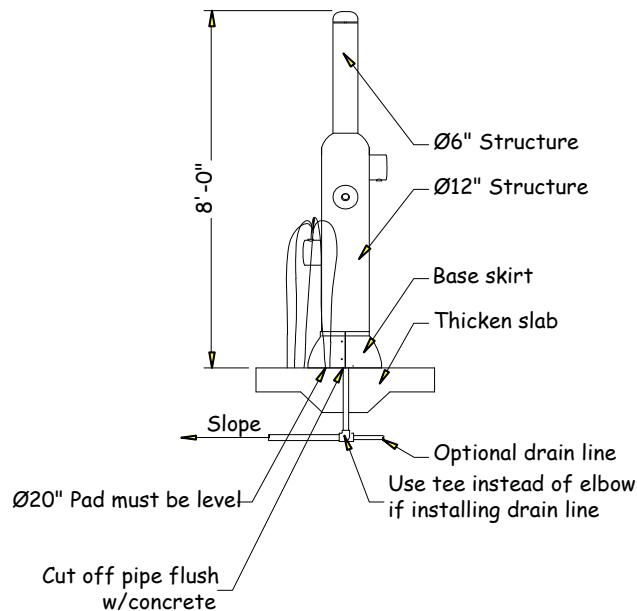

CAD DRAWING

Not for Construction

Toll Free Phone:
1-877-632-0503

Local Phone:
952-445-5135

Fax:
952-345-6444

Product Profile

The more water...the more fun