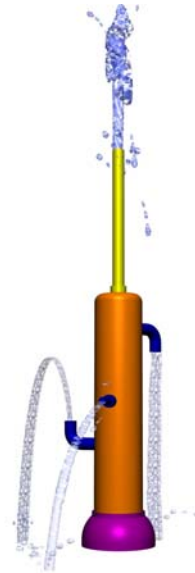

# Water Pressure

www.arc4waterplay.com

Copyright © 2004 Aquatic Recreation Company LLC

The *Water Pressure* is a structure that emits water from several different orifices beginning with the very lowest. The users hold each orifice to get the water pressure to build up to the next orifice until the water emits from the very top of the structure onto the users below.

## FEATURE DATA

Flow Range:	25 to 35 GPM
Supply Line:	2" pipe
Structure:	Structural Plastics
Installation:	Flange Mount To Concrete Pad

## TOP VIEW SPLASH ZONE