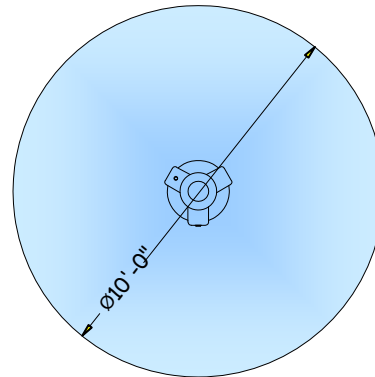

# Water Pressure

www.arc4waterplay.com

Copyright © 2004 Aquatic Recreation Company LLC

The *Water Pressure* is a structure that emits water from several different orifices beginning with the very lowest. The users hold each orifice to get the water pressure to build up to the next orifice until the water emits from the very top of the structure onto the users below.

## FEATURE DATA

Flow Range:	25 to 35 GPM
Supply Line:	2" pipe
Structure:	Structural Plastics
Installation:	Flange Mount To Concrete Pad

## TOP VIEW SPLASH ZONE