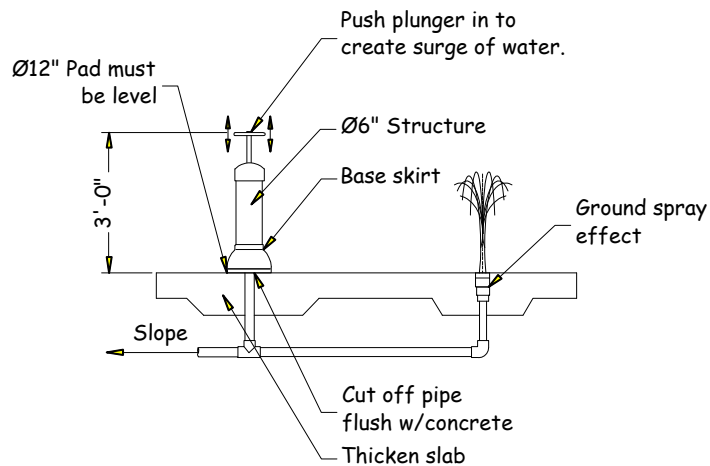

Water Booster

www.arc4waterplay.com

Copyright © 2007 Aquatic Recreation Company LLC

The *Water Booster* is a structure that will allow water to fill it's chamber so that when the user pushes down on the plunger handle it will increase the projection of the water effect.

FEATURE DATA

Flow Range: 7 to 10 GPM
 Supply Line: 1 1/2" pipe
 Structure: FRP
 Installation: Flange Mount
 To Concrete Pad

TOP VIEW SPLASH ZONE

CAD DRAWING

Not for Construction

Toll Free Phone:
1-877-632-0503