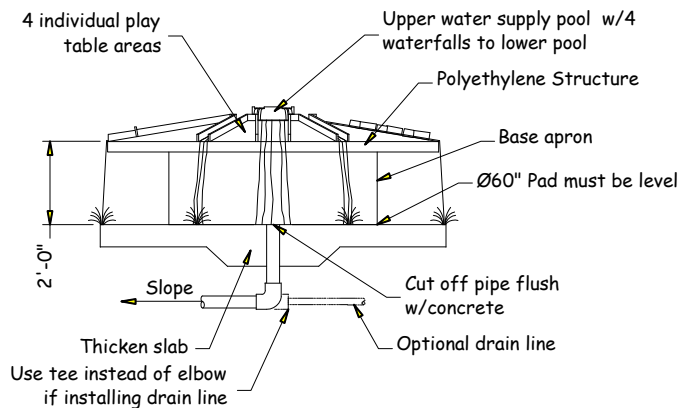

CAD DRAWING

Not for Construction

Toll Free Phone:
1-877-632-0503

Local Phone:
952-445-5135

Fax:
952-345-6444

The more water...the more fun