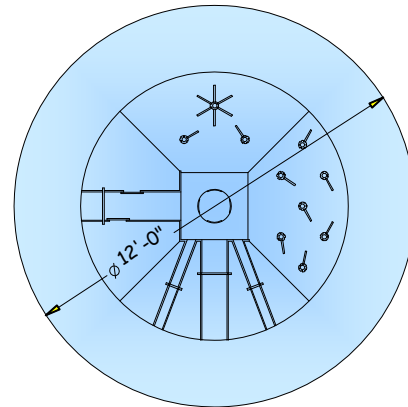

# Water Activity Table

www.arc4waterplay.com

Copyright © 2008 Aquatic Recreation Company LLC

The *Water Activity Table* is a structure that emits multiple water falls from a center supply pool. Users can rotate, slide, and turn levers and wheels to create unique water patterns.

## FEATURE DATA

Flow Range:	40 to 60 GPM
Supply Line:	2" pipe
Structure:	FRP
Installation:	Flange Mount To Concrete Pad

## TOP VIEW SPLASH ZONE