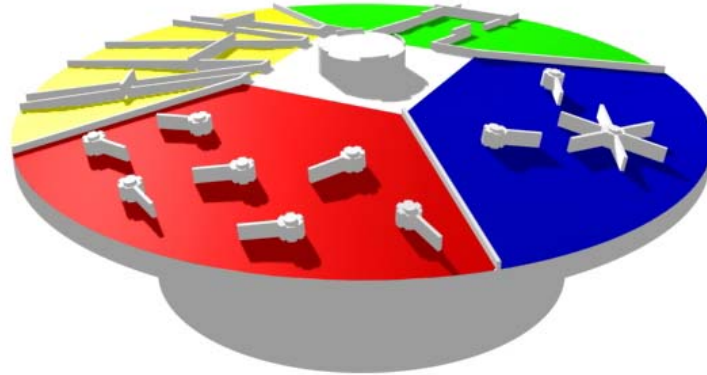

# Water Activity Table

www.arc4waterplay.com

Copyright © 2008 Aquatic Recreation Company LLC

The *Water Activity Table* is a structure that emits multiple water falls from a center supply pool. Users can rotate, slide, and turn levers and wheels to create unique water patterns.

**Product Profile**

## FEATURE DATA

Flow Range:	40 to 60 GPM
Supply Line:	2" pipe
Structure:	FRP
Installation:	Flange Mount To Concrete Pad

## TOP VIEW SPLASH ZONE