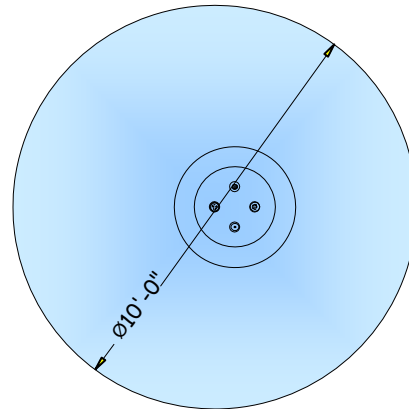

Rotating Spray Display

www.arc4waterplay.com

Copyright © 2004 Aquatic Recreation Company LLC

The *Rotating Spray Display* is a Platform in which users can rotate to create four different spray effects.

Product Profile

FEATURE DATA

Flow Range:	30 to 50 GPM
Supply Line:	2" pipe
Structure:	FRP
Installation:	Flange Mount To Concrete Pad

TOP VIEW SPLASH ZONE

CAD DRAWING

Not for Construction

Toll Free Phone:
1-877-632-0503

Local Phone:
952-445-5135