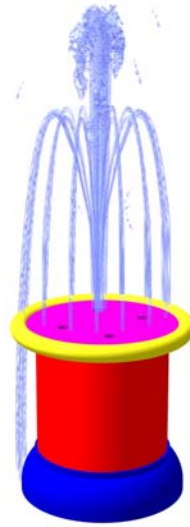

Rotating Spray Display

www.arc4waterplay.com

Copyright © 2004 Aquatic Recreation Company LLC

The *Rotating Spray Display* is a Platform in which users can rotate to create four different spray effects.

Product Profile

FEATURE DATA

Flow Range:	30 to 50 GPM
Supply Line:	2" pipe
Structure:	FRP
Installation:	Flange Mount To Concrete Pad

TOP VIEW SPLASH ZONE

CAD DRAWING

Not for Construction

Toll Free Phone:
1-877-632-0503

Local Phone:
952-445-5135