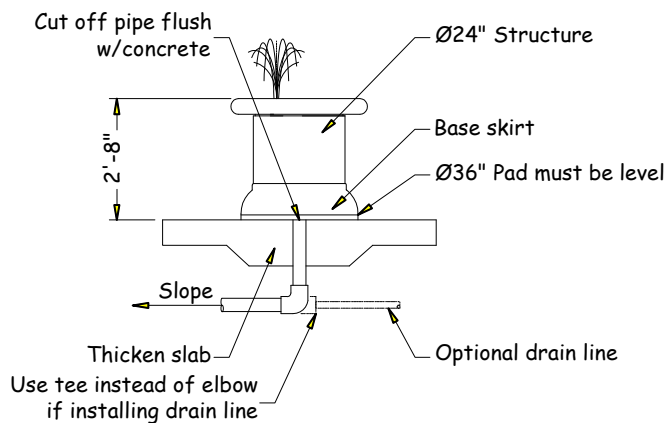

Rotating Spray Display

www.arc4waterplay.com

Copyright © 2004 Aquatic Recreation Company LLC

The *Rotating Spray Display* is a Platform in which users can rotate to create four different spray effects.

Product Profile

FEATURE DATA

Flow Range:	30 to 50 GPM
Supply Line:	2" pipe
Structure:	FRP
Installation:	Flange Mount To Concrete Pad

TOP VIEW SPLASH ZONE

CAD DRAWING

Not for Construction

Toll Free Phone:
1-877-632-0503

Local Phone:
952-445-5135