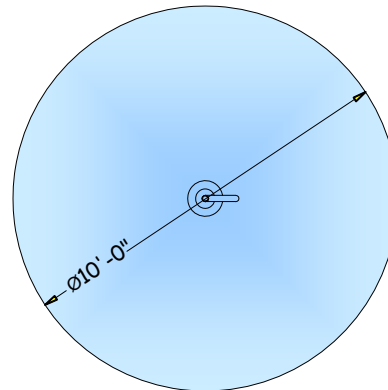

Copyright © 2004 Aquatic Recreation Company LLC

The *Noodle* is a structure that emits a stream of water from the top of a tall, slender, slightly flexible stainless steel tube. The user can wiggle the feature to project water in any direction.

### FEATURE DATA

Flow Rate:	15 GPM
Supply Line:	1" pipe
Structure:	Stainless Steel
Installation:	Flange Mount To Concrete Pad

### TOP VIEW SPLASH ZONE