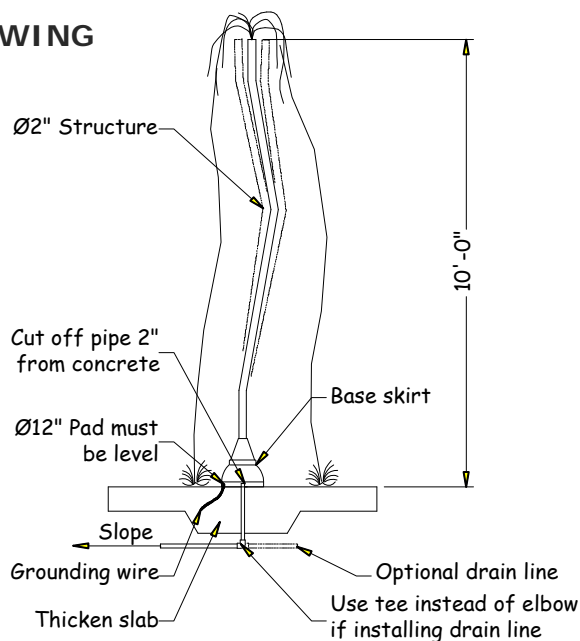

CAD DRAWING

Not for Construction

Toll Free Phone:
1-877-632-0503

Local Phone:
952-445-5135

Fax:
952-345-6444

Product Profile

The more water...the more fun