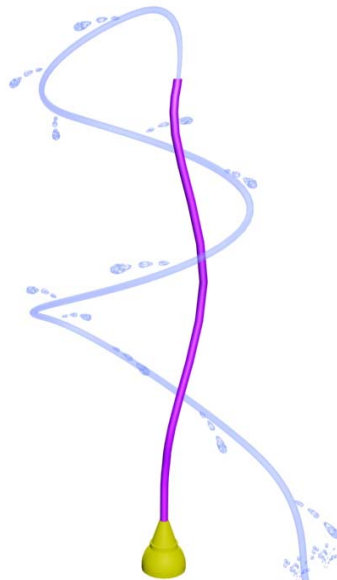

Copyright © 2004 Aquatic Recreation Company LLC

The *Noodle* is a structure that emits a stream of water from the top of a tall, slender, slightly flexible stainless steel tube. The user can wiggle the feature to project water in any direction.

### FEATURE DATA

Flow Rate:	15 GPM
Supply Line:	1" pipe
Structure:	Stainless Steel
Installation:	Flange Mount To Concrete Pad

### TOP VIEW SPLASH ZONE