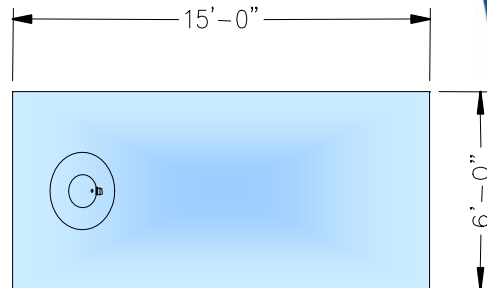

Interruptor

www.arc4waterplay.com

Copyright © 2004 Aquatic Recreation Company LLC

The *Interruptor* is an interactive feature that emits a laminar stream of water. Users can segment the stream by pushing a spring-loaded valve on the side of the structure. Users can produce short or long water segments depending on how fast or slow the valve is actuated.

FEATURE DATA

Flow Rate:	5 GPM
Supply Line:	1" pipe
Structure:	FRP
Installation:	Flange Mount To Concrete Pad

TOP VIEW SPLASH ZONE

CAD DRAWING

Not for Construction

Toll Free Phone:
1-877-632-0503

Local Phone:
952-445-5135