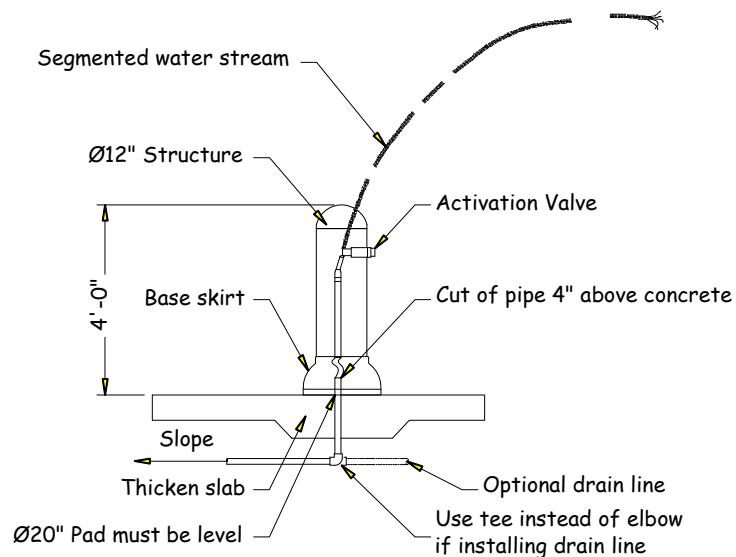

Interruptor

www.arc4waterplay.com

Copyright © 2004 Aquatic Recreation Company LLC

The *Interruptor* is an interactive feature that emits a laminar stream of water. Users can segment the stream by pushing a spring-loaded valve on the side of the structure. Users can produce short or long water segments depending on how fast or slow the valve is actuated.

FEATURE DATA

Flow Rate:	5 GPM
Supply Line:	1" pipe
Structure:	FRP
Installation:	Flange Mount To Concrete Pad

TOP VIEW SPLASH ZONE

CAD DRAWING

Not for Construction

Toll Free Phone:
1-877-632-0503

Local Phone:
952-445-5135

Fax:
952-345-6444

Product Profile

The more water...the more fun