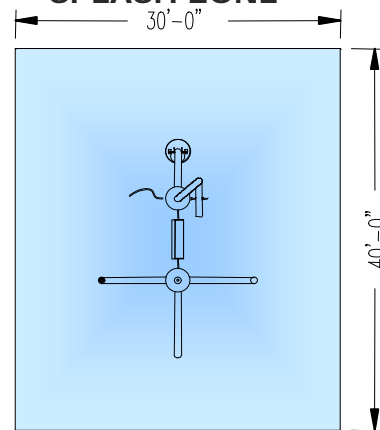

Multi Play VII

www.arc4waterplay.com

The *Multi-Play System VII* combines seven water structures into a cost effective water play system. The seven water activities are Water Arch Bars, Water Pipe, Water Sheet, Water Shower, Water Bucket, Water Wheel, Water Spray Hose, and Water Log. In addition, the center mast has a Water Funnel water display.

Copyright © 2004 Aquatic Recreation Company LLC

FEATURE DATA

High Flow:	600 GPM
Low Flow:	400 GPM
Supply Line:	(1) 6" & (1) 4" pipe
Structure:	FRP
Installation:	Flange Mount To Concrete Pad

TOP VIEW SPLASH ZONE