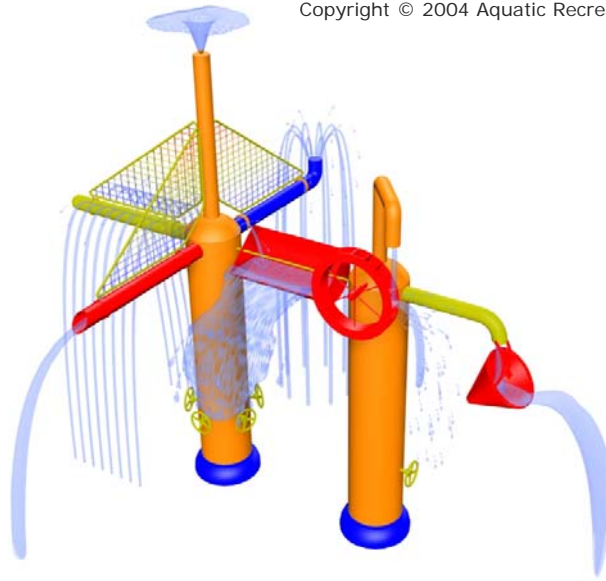

Multi Play VII

www.arc4waterplay.com

The *Multi-Play System VII* combines seven water structures into a cost effective water play system. The seven water activities are Water Arch Bars, Water Pipe, Water Sheet, Water Shower, Water Bucket, Water Wheel, Water Spray Hose, and Water Log. In addition, the center mast has a Water Funnel water display.

Copyright © 2004 Aquatic Recreation Company LLC

FEATURE DATA

High Flow:	600 GPM
Low Flow:	400 GPM
Supply Line:	(1) 6" & (1) 4" pipe
Structure:	FRP
Installation:	Flange Mount To Concrete Pad

TOP VIEW SPLASH ZONE