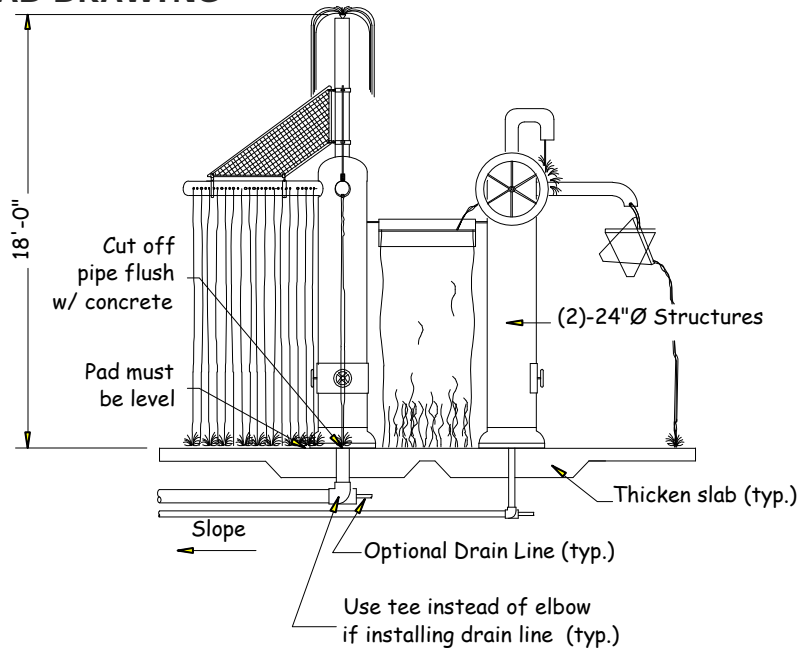

Multi Play VII

www.arc4waterplay.com

The *Multi-Play System VII* combines seven water structures into a cost effective water play system. The seven water activities are Water Arch Bars, Water Pipe, Water Sheet, Water Shower, Water Bucket, Water Wheel, Water Spray Hose, and Water Log. In addition, the center mast has a Water Funnel water display.

Copyright © 2004 Aquatic Recreation Company LLC

FEATURE DATA

High Flow:	600 GPM
Low Flow:	400 GPM
Supply Line:	(1) 6" & (1) 4" pipe
Structure:	FRP
Installation:	Flange Mount To Concrete Pad

TOP VIEW SPLASH ZONE

CAD DRAWING

Toll Free Phone:
1-877-632-0503

Local Phone:
952-445-5135

Fax:
952-345-6444

Product Profile

The more water...the more fun