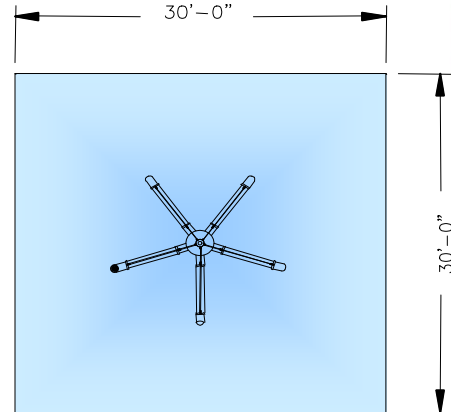

Multi Play V

www.arc4waterplay.com

Copyright © 2004 Aquatic Recreation Company LLC

The *Multi-Play System V* combines five interactive structures into one easy to install, cost effective water play system. The five water activities are Water Bars, Water Pipe, Water Sheet, Water Arch Bars, and Water Shower.

FEATURE DATA

High Flow:	600 GPM
Low Flow:	400 GPM
Supply Line:	6" pipe
Structure:	FRP
Installation:	Flange Mount To Concrete Pad

TOP VIEW SPLASH ZONE

CAD DRAWING

Toll Free Phone:
1-877-632-0503

Local Phone:
952-445-5135