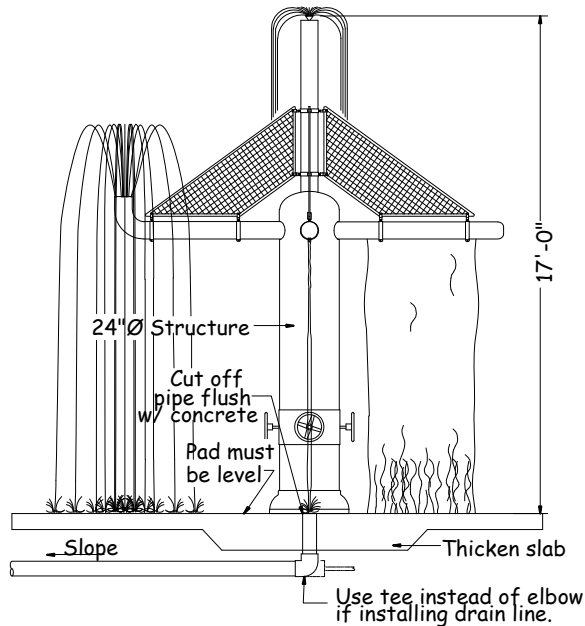

Multi Play V

www.arc4waterplay.com

Copyright © 2004 Aquatic Recreation Company LLC

The *Multi-Play System V* combines five interactive structures into one easy to install, cost effective water play system. The five water activities are Water Bars, Water Pipe, Water Sheet, Water Arch Bars, and Water Shower.

FEATURE DATA

High Flow:	600 GPM
Low Flow:	400 GPM
Supply Line:	6" pipe
Structure:	FRP
Installation:	Flange Mount To Concrete Pad

TOP VIEW SPLASH ZONE

CAD DRAWING

Toll Free Phone:
1-877-632-0503

Local Phone:
952-445-5135