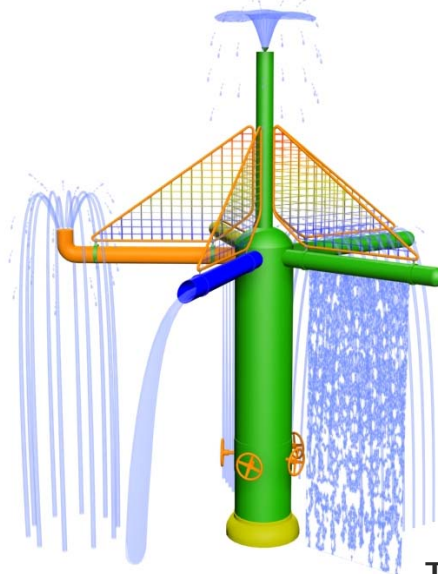

Multi Play V

www.arc4waterplay.com

Copyright © 2004 Aquatic Recreation Company LLC

The *Multi-Play System V* combines five interactive structures into one easy to install, cost effective water play system. The five water activities are Water Bars, Water Pipe, Water Sheet, Water Arch Bars, and Water Shower.

FEATURE DATA

High Flow:	600 GPM
Low Flow:	400 GPM
Supply Line:	6" pipe
Structure:	FRP
Installation:	Flange Mount To Concrete Pad

TOP VIEW SPLASH ZONE

CAD DRAWING

Toll Free Phone:
1-877-632-0503

Local Phone:
952-445-5135

Fax:
952-345-6444

Product Profile

The more water...the more fun