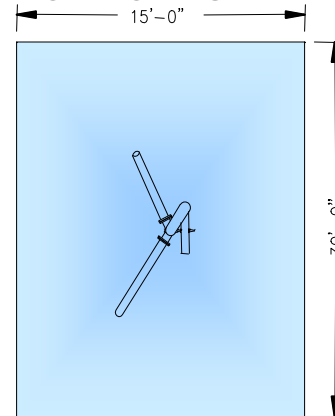

# Multi Play III

www.arc4waterplay.com

The *Multi-Play System III* combines three standard structures into one cost-effective water play system. The three water activities are the Water Wheel, Water Pipe and Water Sheet.

## FEATURE DATA

High Flow:	300 GPM
Low Flow:	150 GPM
Supply Line:	(1) 3" & (1) 4" pipe
Structure:	FRP
Installation:	Flange Mount To Concrete Pad

## TOP VIEW SPLASH ZONE