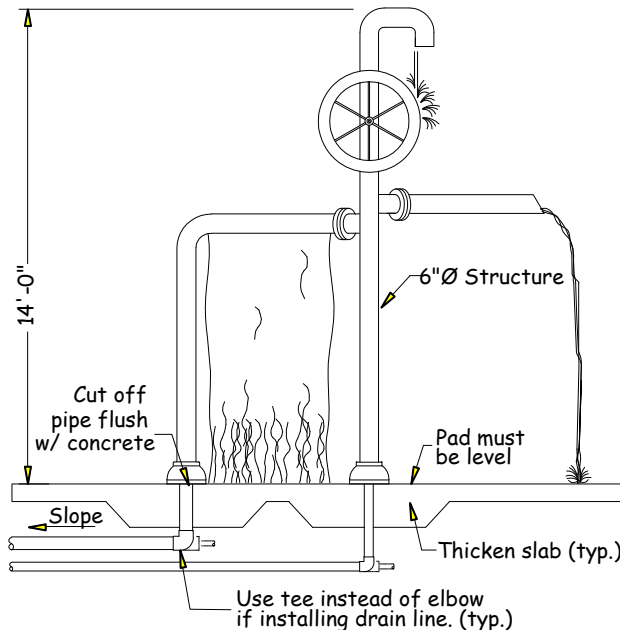

CAD DRAWING

Toll Free Phone:
1-877-632-0503

Local Phone:
952-445-5135

Fax:
952-345-6444

Product Profile

The more water...the more fun