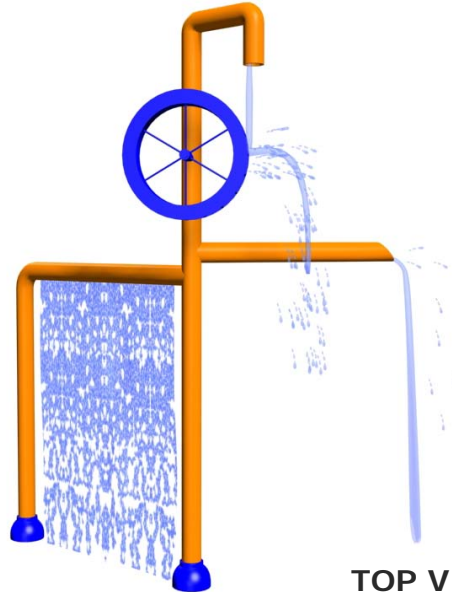

# Multi Play III

www.arc4waterplay.com

The *Multi-Play System III* combines three standard structures into one cost-effective water play system. The three water activities are the Water Wheel, Water Pipe and Water Sheet.

## FEATURE DATA

High Flow:	300 GPM
Low Flow:	150 GPM
Supply Line:	(1) 3" & (1) 4" pipe
Structure:	FRP
Installation:	Flange Mount To Concrete Pad

## TOP VIEW SPLASH ZONE