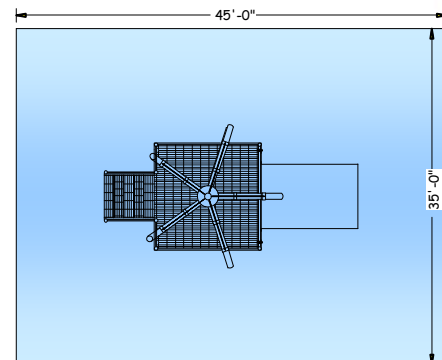

# Multi Play Climb n Slide

www.arc4waterplay.com

The *Multi-Play Climb N Slide* system is a structure that combines a Multi Play V water play element on a raised platform and slide structure. The water play activities are Water Bars, Water Pipe, Water Sheet, Water Arch Bars, Water Shower, and Water Slide. This unit can be customized by substituting other water play activities.

## FEATURE DATA

Flow Range: 400 GPM to 600 GPM  
Supply Line: 6" pipe  
Structure: FRP  
Installation: Flange Mount  
To Concrete Pad