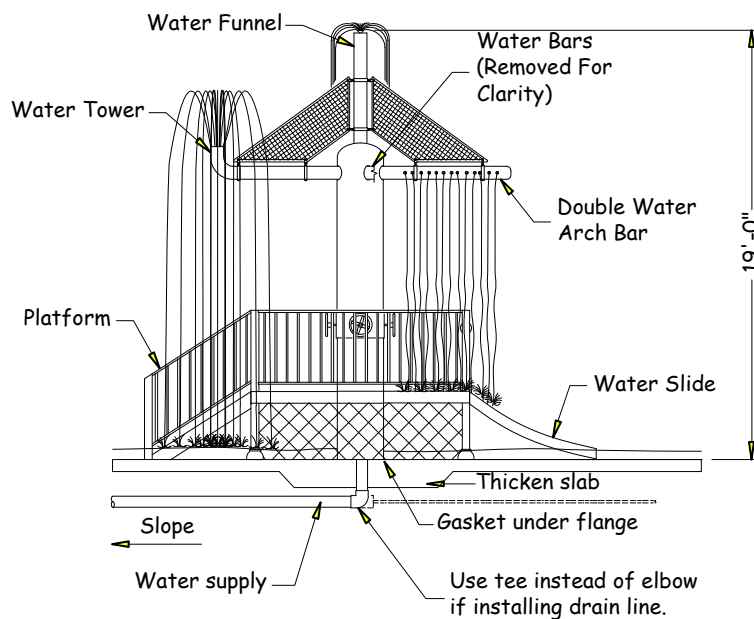

# Multi Play Climb n Slide

www.arc4waterplay.com

The *Multi-Play Climb N Slide* system is a structure that combines a Multi Play V water play element on a raised platform and slide structure. The water play activities are Water Bars, Water Pipe, Water Sheet, Water Arch Bars, Water Shower, and Water Slide. This unit can be customized by substituting other water play activities.

Toll Free Phone:  
1-877-632-0503

Local Phone:  
952-445-5135

Fax:  
952-345-6444

Copyright © 2004 Aquatic Recreation Company LLC

TOP VIEW  
SPLASH ZONE

## FEATURE DATA

Flow Range: 400 GPM to 600 GPM  
Supply Line: 6" pipe  
Structure: FRP  
Installation: Flange Mount  
To Concrete Pad

## CAD DRAWING

Product Profile

*The more water...the more fun*