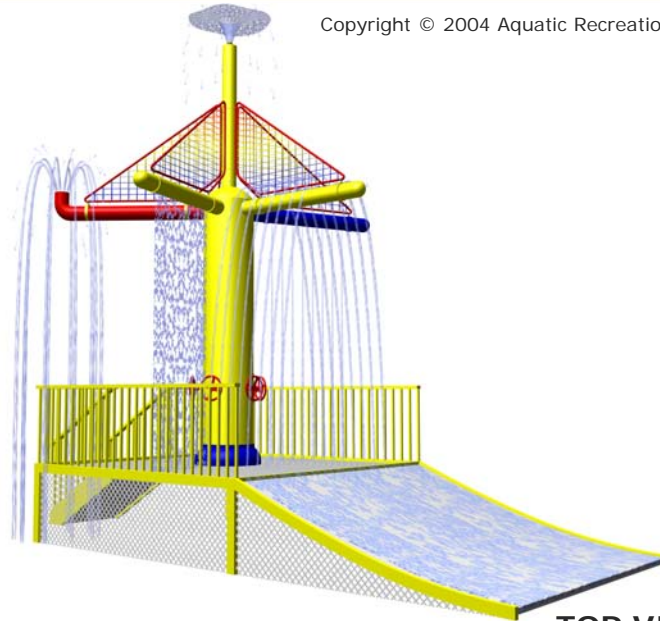

# Multi Play Climb n Slide

www.arc4waterplay.com

The *Multi-Play Climb N Slide* system is a structure that combines a Multi Play V water play element on a raised platform and slide structure. The water play activities are Water Bars, Water Pipe, Water Sheet, Water Arch Bars, Water Shower, and Water Slide. This unit can be customized by substituting other water play activities.

Toll Free Phone:  
1-877-632-0503

Local Phone:  
952-445-5135

Fax:  
952-345-6444

Copyright © 2004 Aquatic Recreation Company LLC

TOP VIEW  
SPLASH ZONE

## FEATURE DATA

Flow Range: 400 GPM to 600 GPM  
Supply Line: 6" pipe  
Structure: FRP  
Installation: Flange Mount  
To Concrete Pad

## CAD DRAWING

Product Profile

*The more water...the more fun*