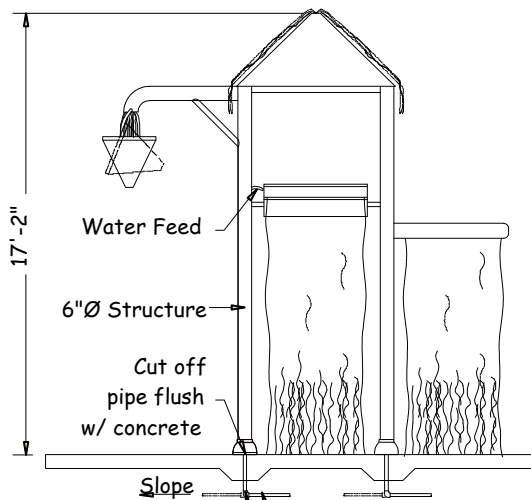

Multi Play Canopy

www.arc4waterplay.com

Copyright © 2004 Aquatic Recreation Company LLC

The *Multi-Play Canopy* system is a structure that combines seven water play elements into a single canopy structure. The seven water activities are Water Arch Bar, Water Sheet, Water Weight, Water Pipe, Water Log, Water Bucket, and Canopy Water fall. This unit can be customized by substituting other water play activities.

FEATURE DATA

Flow Range: 400 GPM to 600 GPM
Supply Line: (1) 2" & (3) 4" pipes
Structure: FRP
Installation: Flange Mount To Concrete Pad

TOP VIEW SPLASH ZONE

CAD DRAWING

Optional drain line
Use tee instead of elbow if installing drain line.