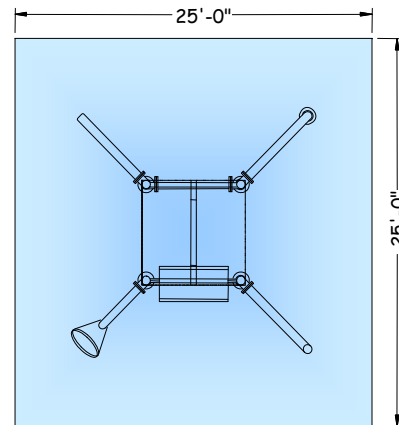

Multi Play Canopy

www.arc4waterplay.com

Copyright © 2004 Aquatic Recreation Company LLC

The *Multi-Play Canopy* system is a structure that combines seven water play elements into a single canopy structure. The seven water activities are Water Arch Bar, Water Sheet, Water Weight, Water Pipe, Water Log, Water Bucket, and Canopy Water fall. This unit can be customized by substituting other water play activities.

FEATURE DATA

Flow Range: 400 GPM to 600 GPM
Supply Line: (1) 2" & (3) 4" pipes
Structure: FRP
Installation: Flange Mount To Concrete Pad

TOP VIEW SPLASH ZONE

CAD DRAWING

Optional drain line
Use tee instead of elbow if installing drain line.