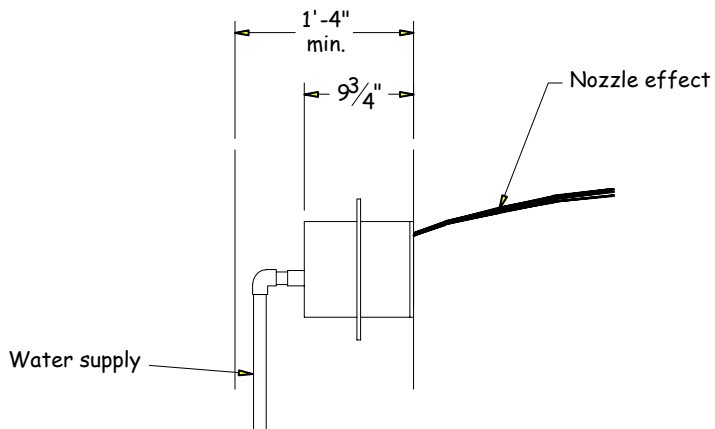

Side Wall Spray

www.arc4waterplay.com

Copyright © 2004 Aquatic Recreation Company LLC

The **Side Wall Spray** is a multiple stream nozzle effect in a niche housing that sprays out water from a wall above a concrete pad or swimming pool onto users.

FEATURE DATA

Flow Range: 10 to 15 GPM
Supply Line: 3/4" pipe
Structure: PVC Plastic
Installation: Cast into Concrete

TOP VIEW SPLASH ZONE

CAD DRAWING

Toll Free Phone:
1-877-632-0503

Local Phone:
952-445-5135