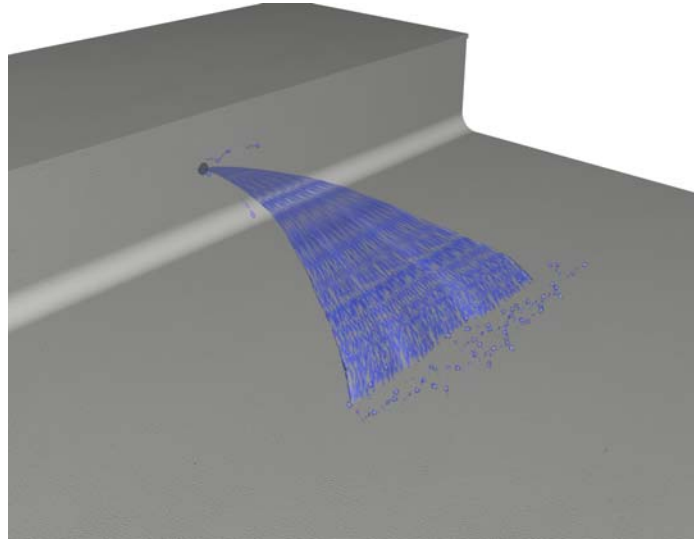

Side Wall Spray

www.arc4waterplay.com

Copyright © 2004 Aquatic Recreation Company LLC

The **Side Wall Spray** is a multiple stream nozzle effect in a niche housing that sprays out water from a wall above a concrete pad or swimming pool onto users.

FEATURE DATA

Flow Range: 10 to 15 GPM
Supply Line: 3/4" pipe
Structure: PVC Plastic
Installation: Cast into Concrete

TOP VIEW SPLASH ZONE

CAD DRAWING

Toll Free Phone:
1-877-632-0503

Local Phone:
952-445-5135