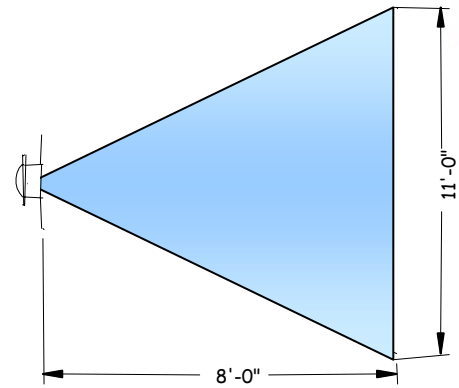

Side Wall Spray

www.arc4waterplay.com

Copyright © 2004 Aquatic Recreation Company LLC

The **Side Wall Spray** is a multiple stream nozzle effect in a niche housing that sprays out water from a wall above a concrete pad or swimming pool onto users.

FEATURE DATA

Flow Range: 10 to 15 GPM
Supply Line: 3/4" pipe
Structure: PVC Plastic
Installation: Cast into Concrete

TOP VIEW SPLASH ZONE

CAD DRAWING

Toll Free Phone:
1-877-632-0503

Local Phone:
952-445-5135