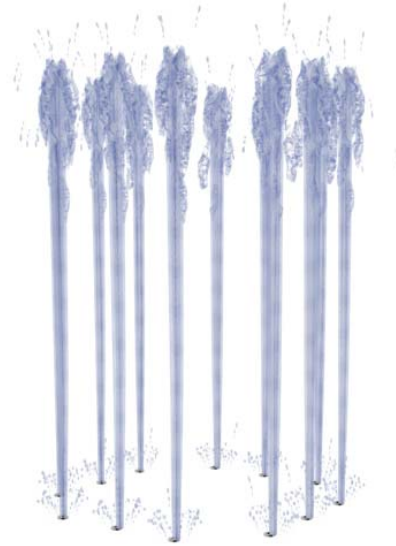

# Mini Upward Spray Cube

www.arc4waterplay.com

Copyright © 2010 Aquatic Recreation Company LLC

The *Mini Upward Spray Cube* is a ground spray element that emits 12 vertical streams of water from a 3ft-cube. The feature flow rates can be adjusted to increase or decrease the spray height of the streams. The Mini Upward Spray Cube is designed for wet deck applications with no standing water.

## FEATURE DATA

High Flow:	120 GPM
Low Flow:	60 GPM
Supply Line:	2" to 3" pipe
Structure:	PVC Plastic
Installation:	Cast into Concrete

## TOP VIEW SPLASH ZONE