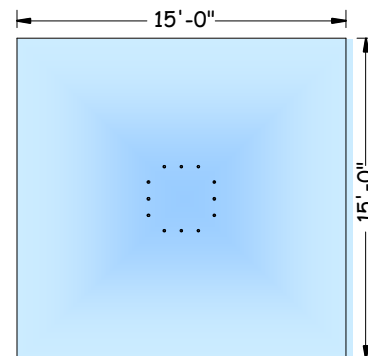

# Mini Upward Spray Cube

www.arc4waterplay.com

Copyright © 2010 Aquatic Recreation Company LLC

The *Mini Upward Spray Cube* is a ground spray element that emits 12 vertical streams of water from a 3ft-cube. The feature flow rates can be adjusted to increase or decrease the spray height of the streams. The Mini Upward Spray Cube is designed for wet deck applications with no standing water.

## FEATURE DATA

High Flow:	120 GPM
Low Flow:	60 GPM
Supply Line:	2" to 3" pipe
Structure:	PVC Plastic
Installation:	Cast into Concrete

## TOP VIEW SPLASH ZONE