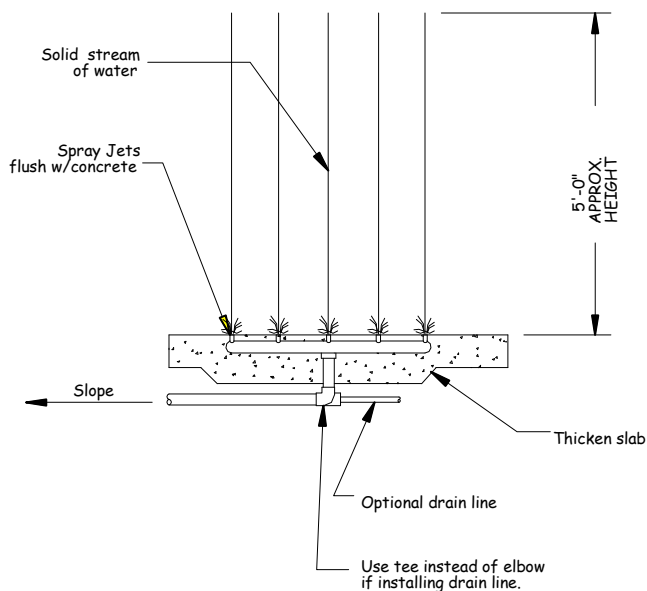

CAD DRAWING

Toll Free Phone:
1-877-632-0503

Local Phone:
952-445-5135

Fax:
952-345-6444

Product Profile

The more water...the more fun