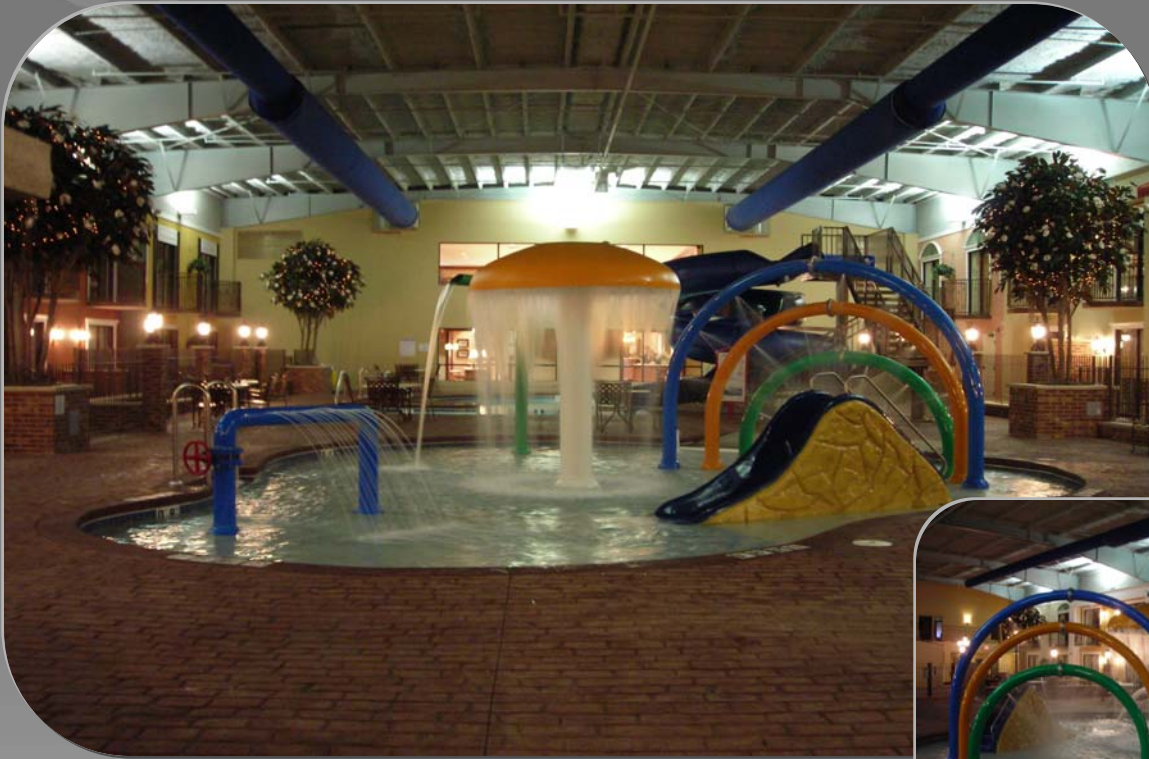

## Lakeville Wading Pool

### **Project Description:**

ARC supplied a variety of water play equipment to this new hotel's wading pool.

### **ARC Products Used:**

Water Rainbow, Water Dome, Water Pipe, Water Arch Bar w/ Flow Control Valve.

*The more water...the more fun*